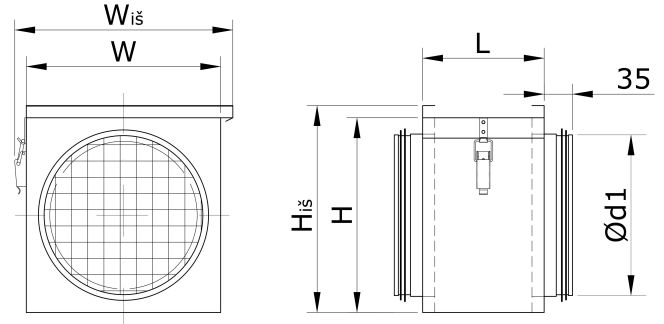

Filter box

AFD

Description

AFD filter boxes are used for supply air cleaning with wire type cleaning filters inside, pre-filter class ISO Coarse 70%, according to ISO 16890. The filter is easily replaced with the top cover removed. AFD type filter boxes are designed for installation in circular duct systems.

The products can be made of: galvanized steel sheet - corrosion class C3-L / C2-M; sheet with aluminium zinc coating - corrosion class C4-M / C3-H; stainless steel sheet AISI 304 (1.4301) or AISI 316L (1.4404) - corrosion class C5. Filter box is made with double seal gasket EPDM with self-slip material inside. Tightness class C according to LST EN 1506 and LST EN 12237. The filter box can be used at temperatures from -45 to +70 °C with appropriate insulation.

Ordering code

Galvanized steel - AFD100Coarse
AISI 304 - NP	
AISI 316L - 316NP	
Aluminium zinc - AZ	
Product	
Size	
With filter	

Sample: AFD100Coarse – made of galvanized steel sheet, filter box with connection 100 mm with filter inside, class - Coarse 70%.

Dimensions

Ød1 [mm]	W [mm]	H [mm]	L [mm]	W _i [mm]	H _i [mm]	Mass [kg]
100	200	200	150	230	215	1,7
125	200	200	150	230	215	1,7
160	200	200	150	230	215	1,7
200	240	240	150	270	255	2,2
250	300	300	150	330	315	2,8
315	360	360	150	390	360	3,3
355	400	400	150	430	415	4,2
400	450	450	150	480	465	4,9